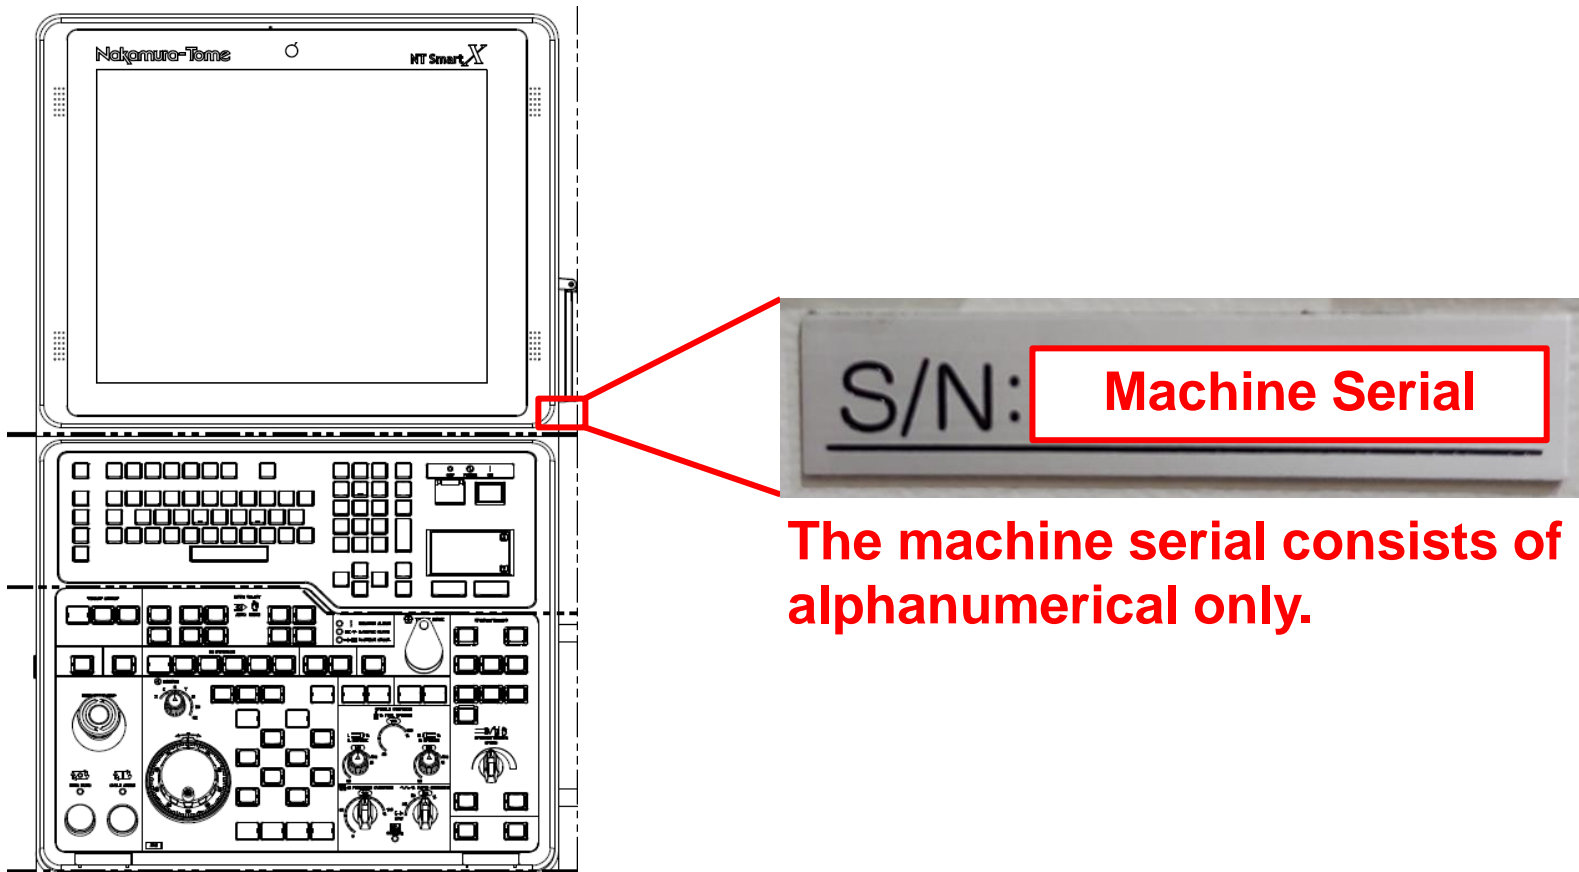

# How to check the machine serial

The machine serial is printed on the nameplate of the NT Smart X control panel.

**The machine serial consists of alphanumerical only.**