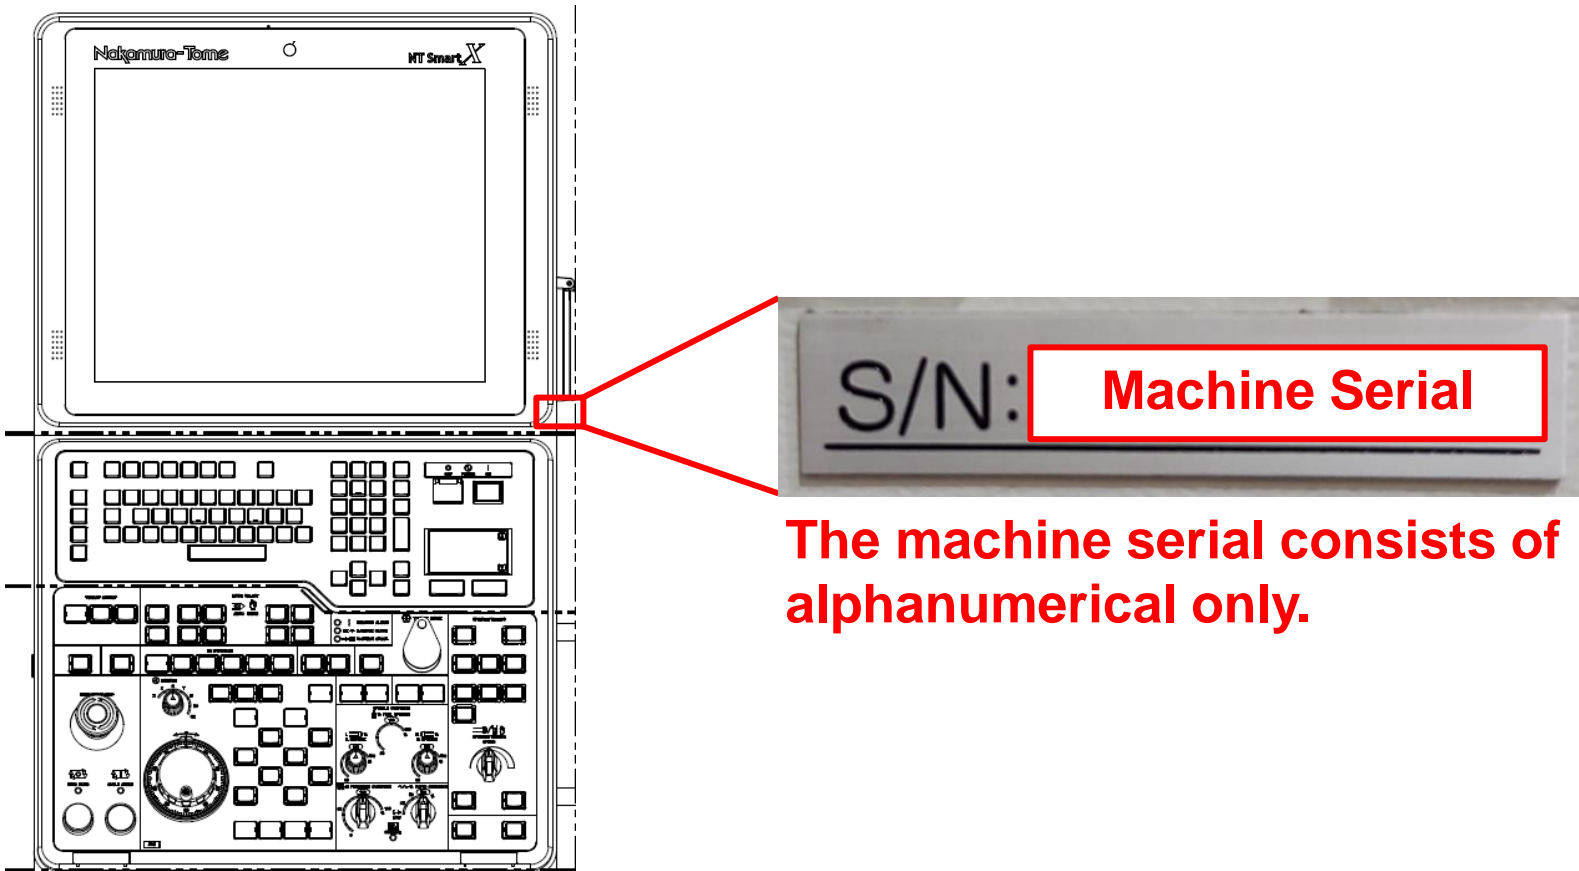

How to check the machine serial

The machine serial is printed on the nameplate of the NT SmartX control panel.

The machine serial consists of alphanumerical only.